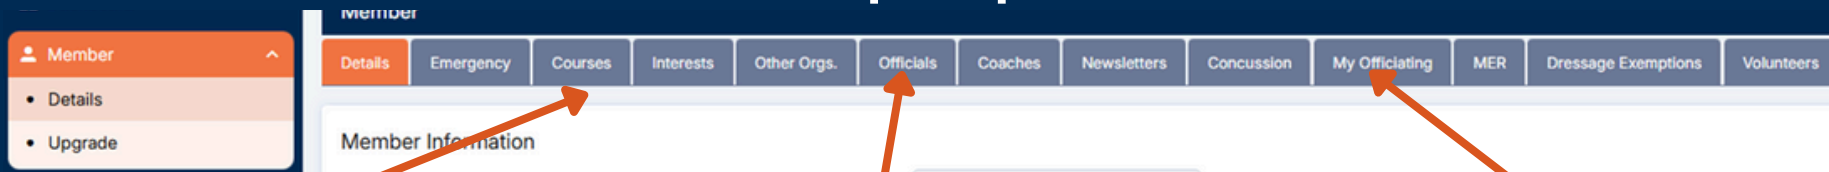

MyEA Information

The different Tabs open up further information

Activity Name	Activity Host	Passed	Fee	Start Date
EA Dressage Judge G Seminar 18/22/4/23 - P Marshman		Completed	$ 0.00	18/04/2023
EA Jumping Judge Level 1 Course - Gympie-4-5/12/2021 - G Wats		Completed	$ 0.00	04/12/2021

The Course Tab

Lists EA courses that you have attended

The information started to populate for 2019

If a course is not showing after 2019 you will need to contact EA

The Officials Tab

Lists your qualifications.

Your WWCC or equivalent information.

Your contact information that shows on the EA website

WWC / Blue Card Date: 24/05/2028
Card Number: 12345678910
Officials Top Up Insurance Expiry date (only applicable if extra coverage taken):
Officials Display Information: ☐ Email ☒ Home Phone ☐ Work Phone ☐ Mobile Phone ☐ Address
(Select what information you wish to have displayed on the official search of the EA website.)

Qualification	Level	Valid From	Valid To
Measuring	EA Measurer		31/03/2025
Dressage	Judge - G-Level	15/11/2022	01/02/2023
Jumping	Judge - EA Level 2	01/01/2024	31/03/2021

Event Date	Event Name
29/06/2024	2024 Regency Plains NSW Dressage Championships
24/07/2024	2024 Royal Darwin Show - Official Competitor
23/07/2024	2024 Royal Darwin Show - Closed Restricted
05/07/2024	2024 NSW Youth Dressage Championships

Class Name	POS	No. of Riders
Prix St. Georges	C	1
Preliminary 1.2 Pony	C	2
Preliminary 1.2	C	11
Novice 2.2 Pony	C	2
Novice 2.2	C	8
Medium 4.3	C	2
Medium 4.2	C	2
Elementary 3.3 Pony	C	2
Elementary 3.2 Pony	C	2
Advanced 5.3	C	1

The My Officiating Tab

Aims to list your appointments as an EA Official

The information has only just started to populate for some disciplines.

We hope to continue expanding this to meet all your EA officiating requirements in the future,